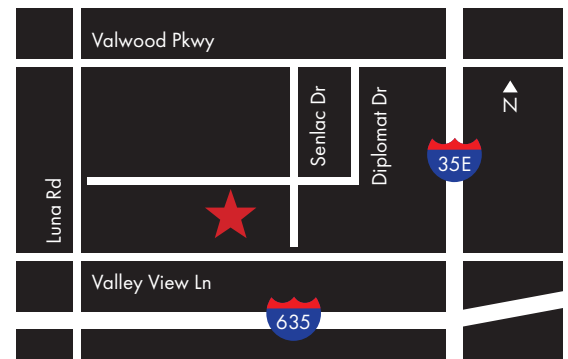

Sam Pack Auto Group Spring Nationals

*This year, featuring the Dallas Area Classic Chevys Club